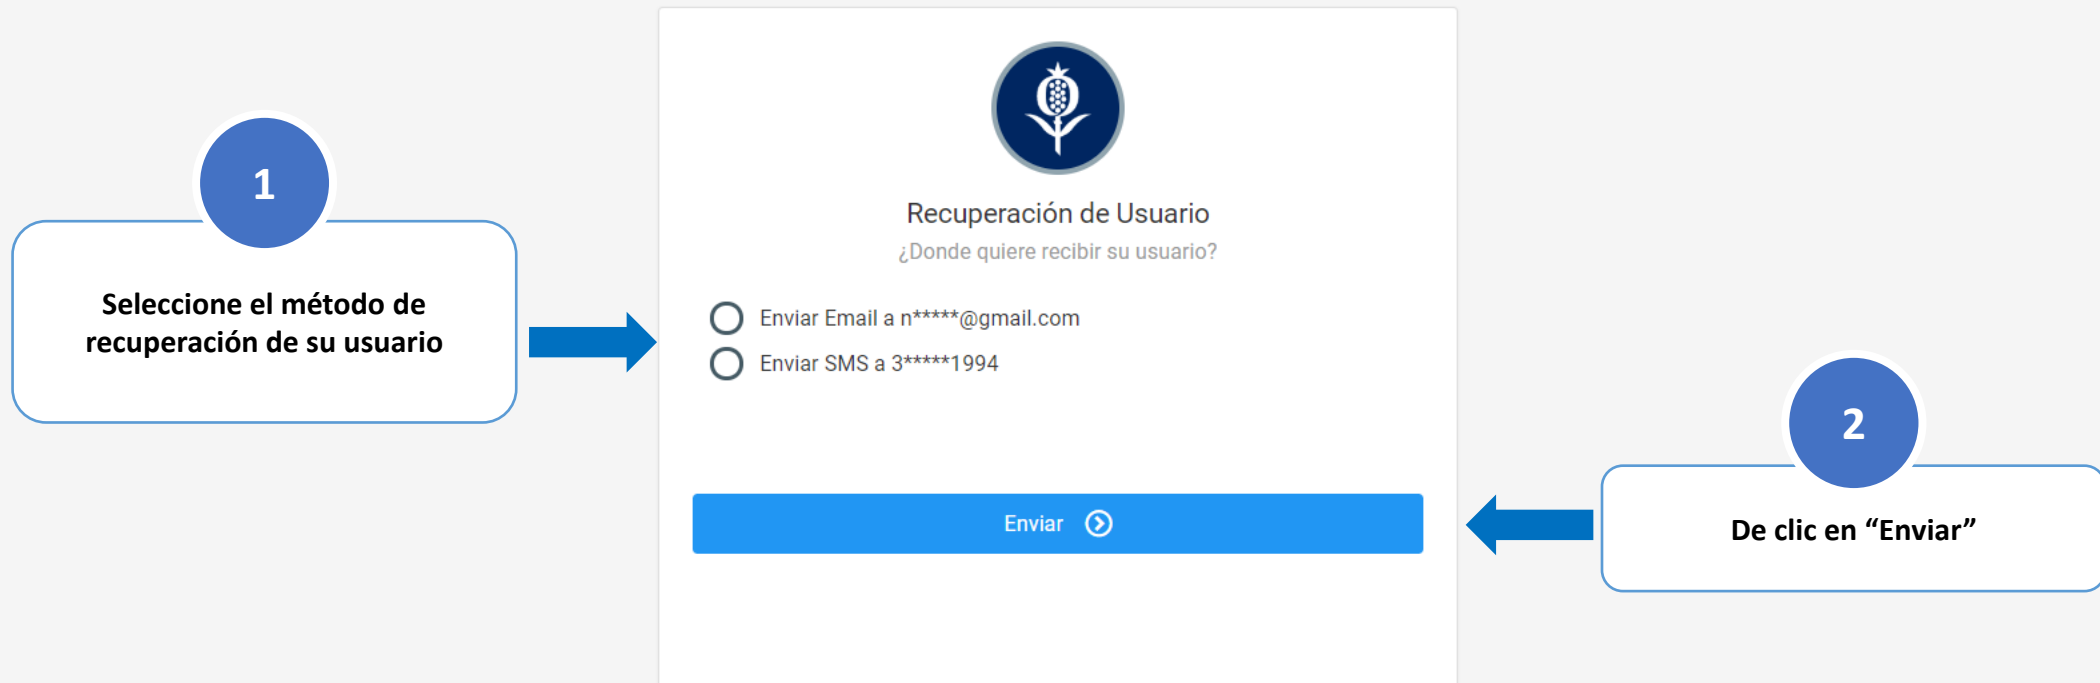

**Enviar** 

En su email o celular recibió  
los usuarios disponibles para  
usted

The screenshot shows a confirmation screen for password recovery. At the top is the Universidad de La Sabana logo. Below it, the text reads "Recuperación de Contraseña" and "Se ha enviado un email con los usuarios registrados." A large green checkmark icon is centered on the screen. At the bottom, there are two blue buttons: "Volver al inicio" with a right-pointing arrow and "Cambiar contraseña" with a right-pointing arrow.